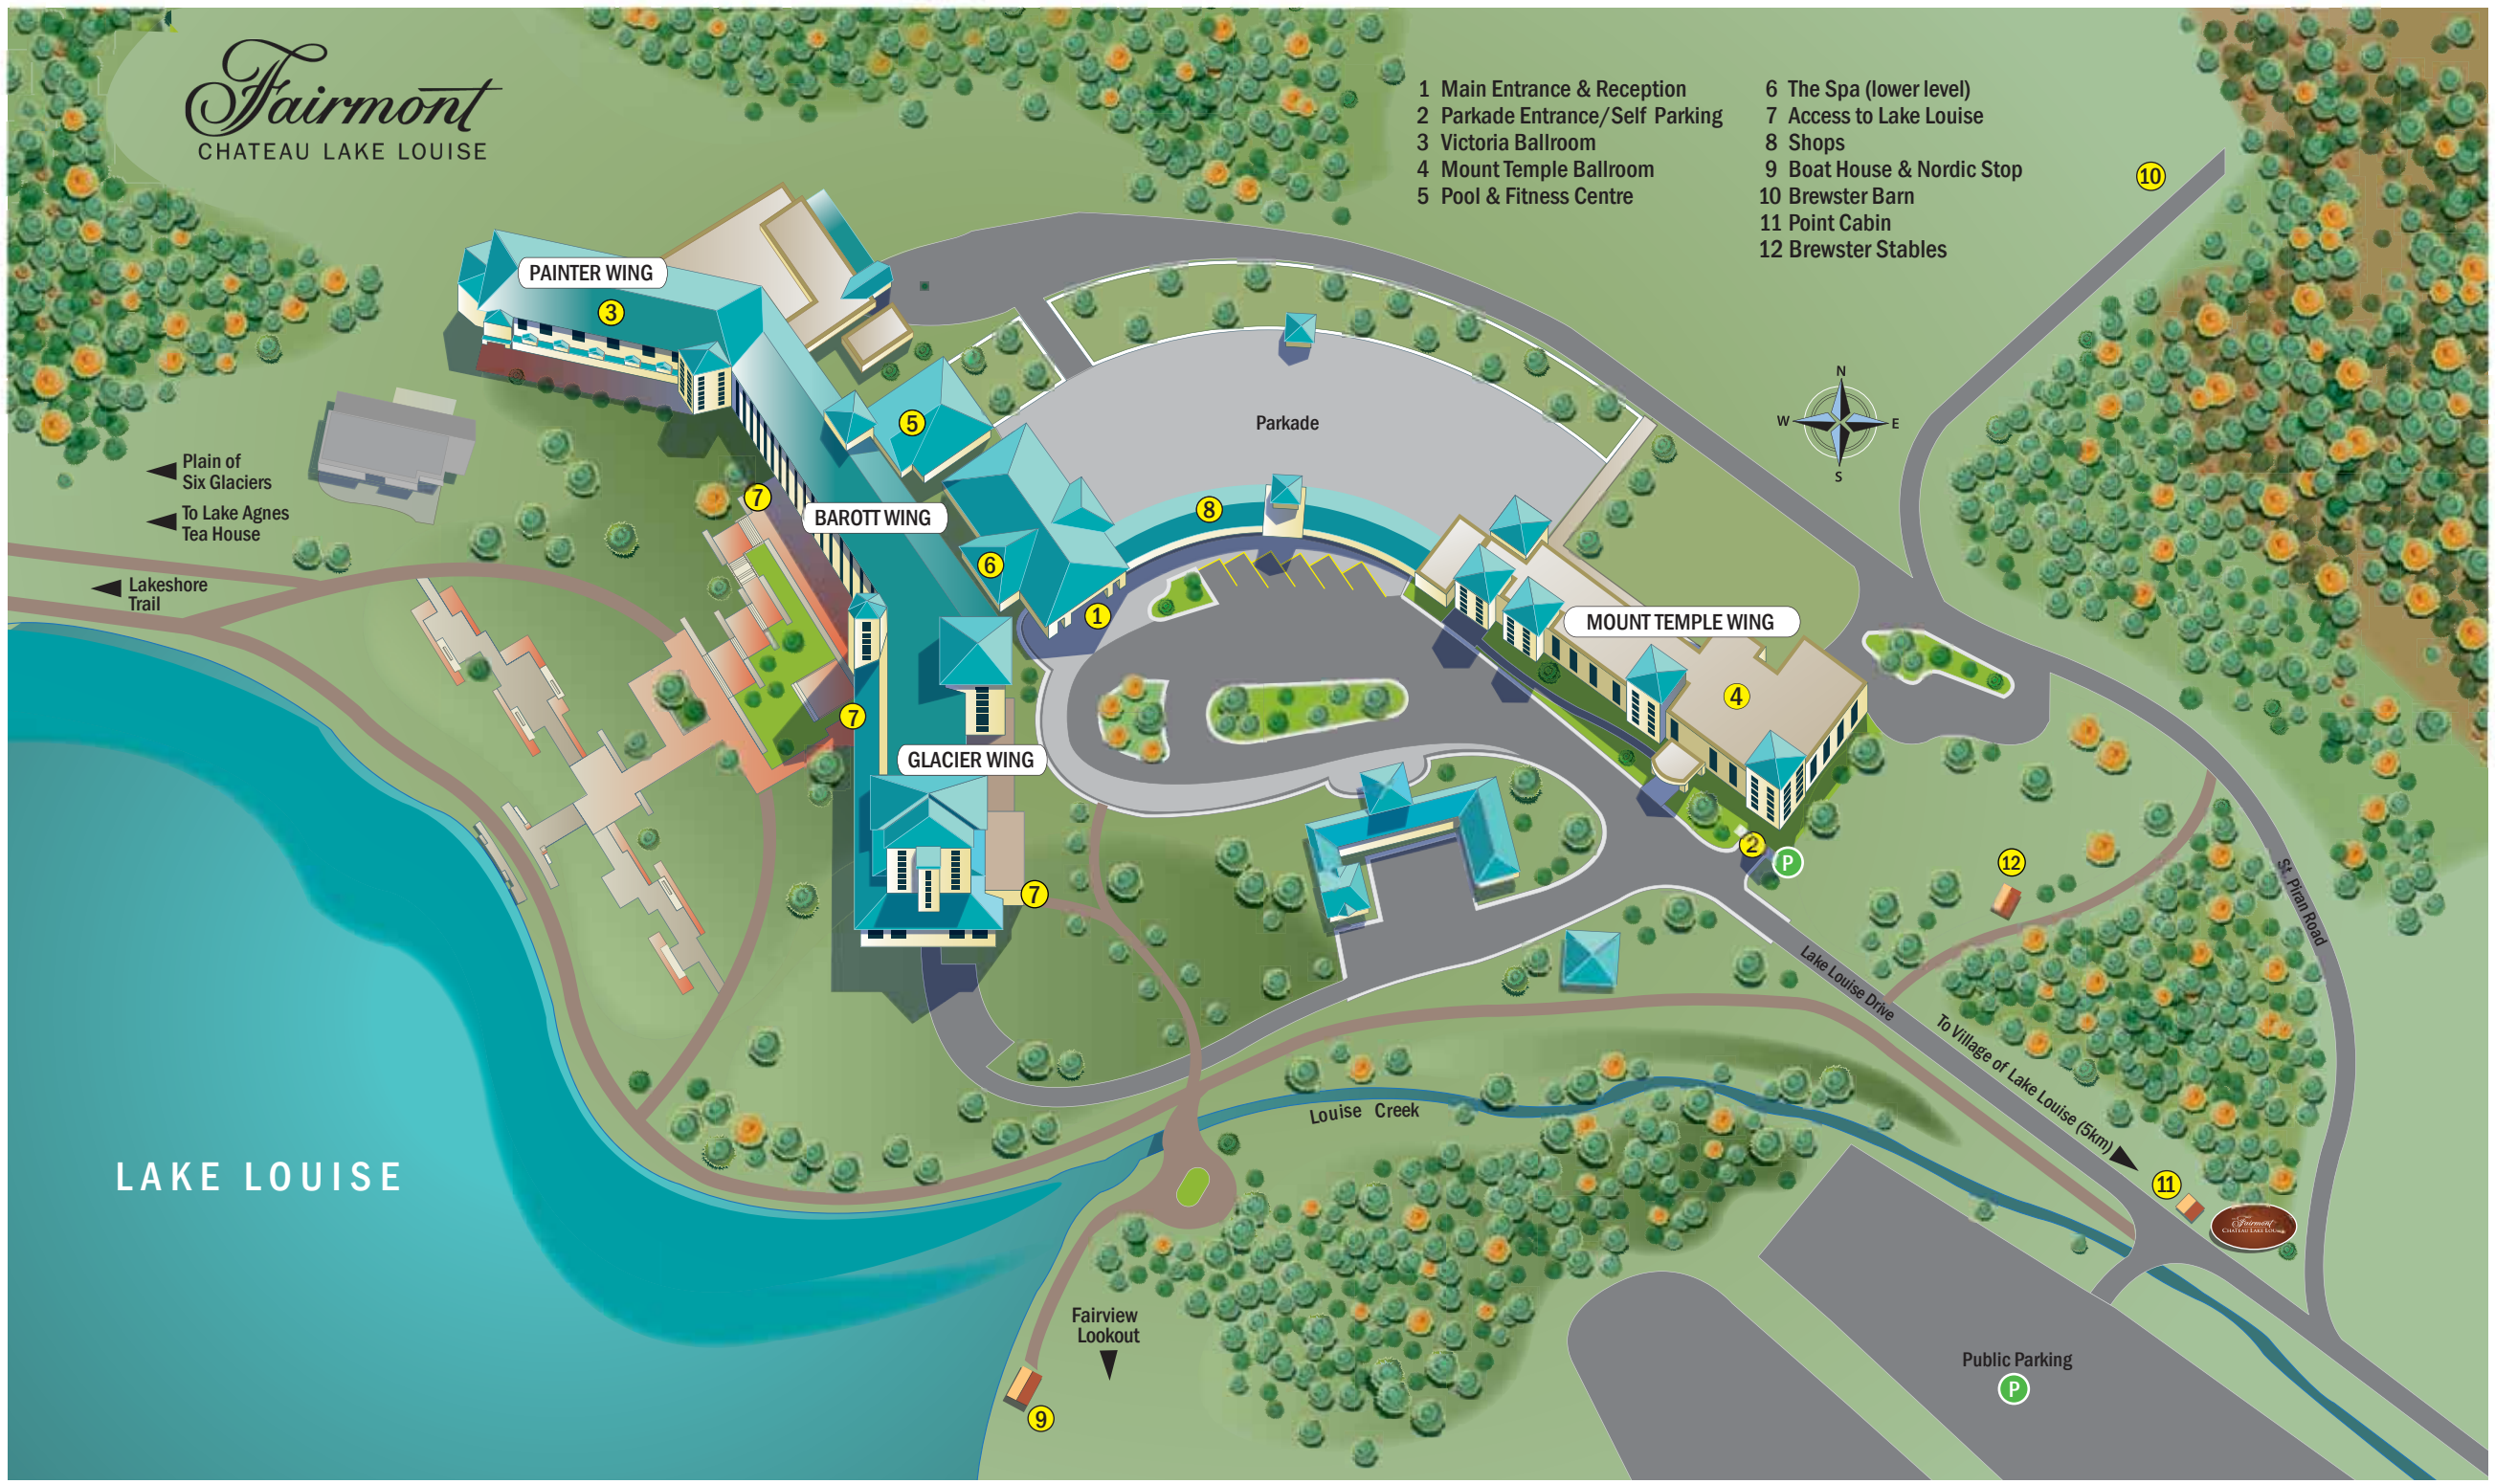

Fairmont

CHATEAU LAKE LOUISE

- 1 Main Entrance & Reception
- 2 Parkade Entrance/Self Parking
- 3 Victoria Ballroom
- 4 Mount Temple Ballroom
- 5 Pool & Fitness Centre
- 6 The Spa (lower level)
- 7 Access to Lake Louise
- 8 Shops
- 9 Boat House & Nordic Stop
- 10 Brewster Barn
- 11 Point Cabin
- 12 Brewster Stables

LAKE LOUISE

Fairmont

CHATEAU LAKE LOUISE